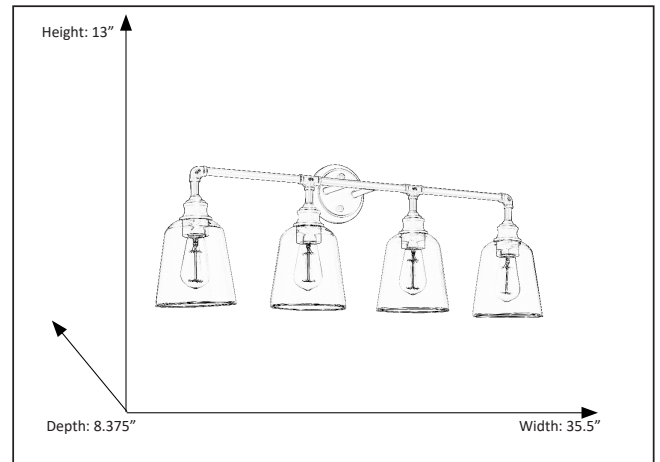

#### Features

Item Number	7-70082
Family	Milla
Finish	Polished Nickel
Dimensions (HxWxD)	13"H x 35.5"W x 8.375"D
Lamp Info	4 xE27
Lamp Base	Medium
Location Rating	Damp Rated